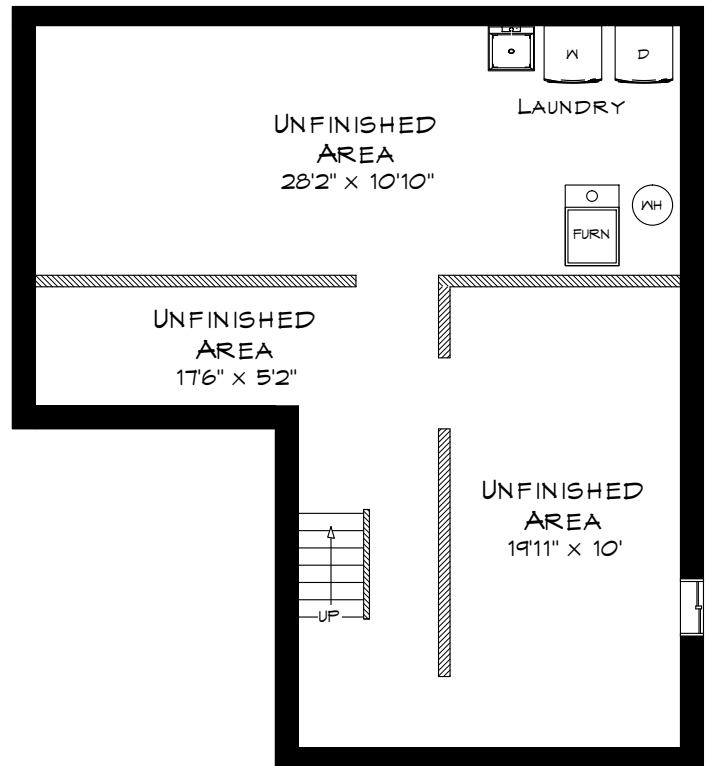

3077 SCOTSCRAIG CRESCENT

TOTAL SQUARE FOOTAGE
2,651 SQ.FT.

UPPER LEVEL
997 SQUARE FEET

LOWER LEVEL
827 SQUARE FEET

MAIN LEVEL
827 SQUARE FEET
+ 235 SF (GARAGE)

Measurements may not be 100% accurate
and should be used as a guideline only.
March - 2022