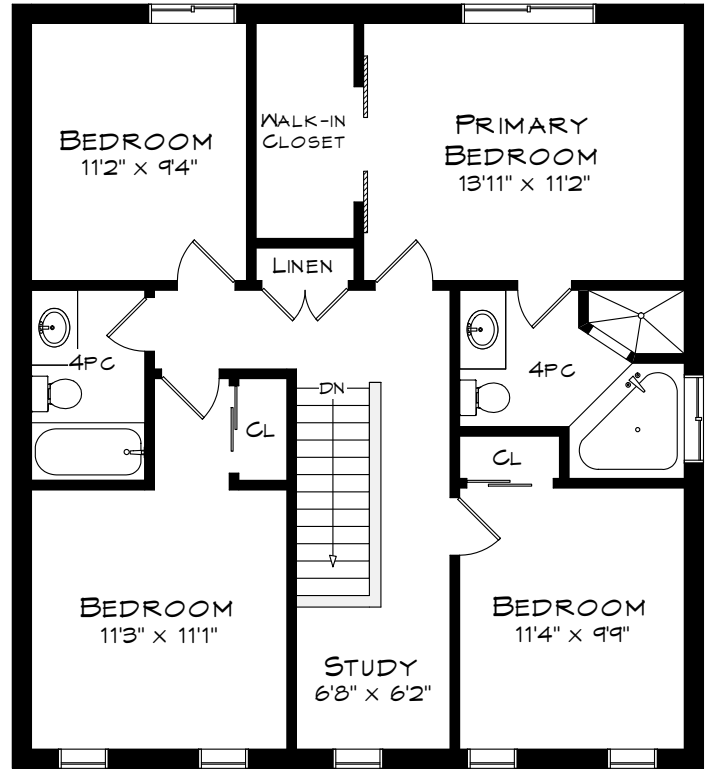

3077 SCOTSCRAIG CRESCENT

TOTAL SQUARE FOOTAGE
2,651 SQ.FT.

UPPER LEVEL
997 SQUARE FEET

LOWER LEVEL
827 SQUARE FEET

MAIN LEVEL
827 SQUARE FEET
+ 235 SF (GARAGE)

Measurements may not be 100% accurate
and should be used as a guideline only.
March - 2022