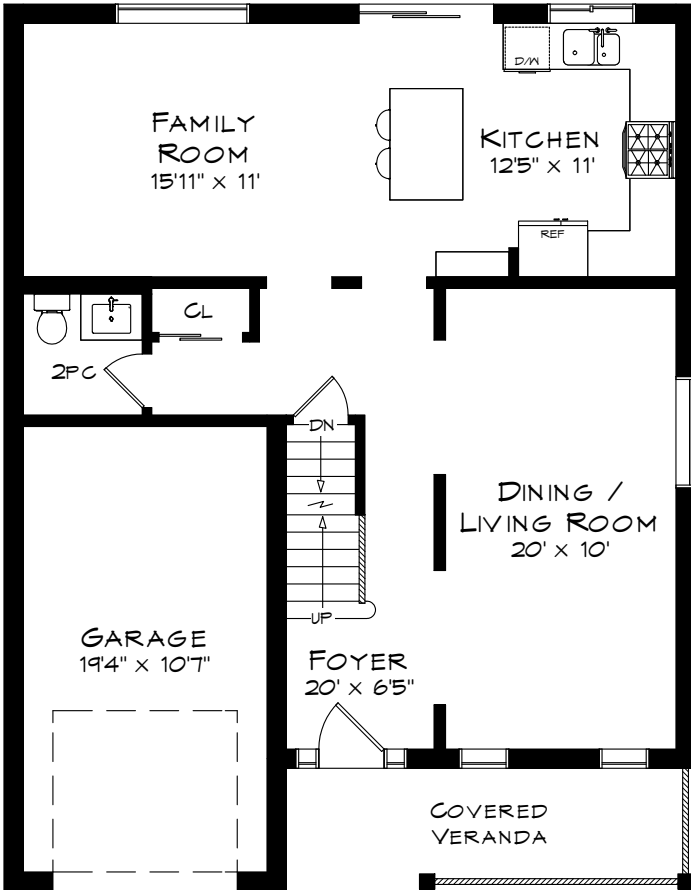

3077 SCOTSCRAIG CRESCENT

TOTAL SQUARE FOOTAGE
2,651 SQ.FT.

UPPER LEVEL
997 SQUARE FEET

LOWER LEVEL
827 SQUARE FEET

MAIN LEVEL
827 SQUARE FEET
+ 235 SF (GARAGE)

Measurements may not be 100% accurate
and should be used as a guideline only.
March - 2022