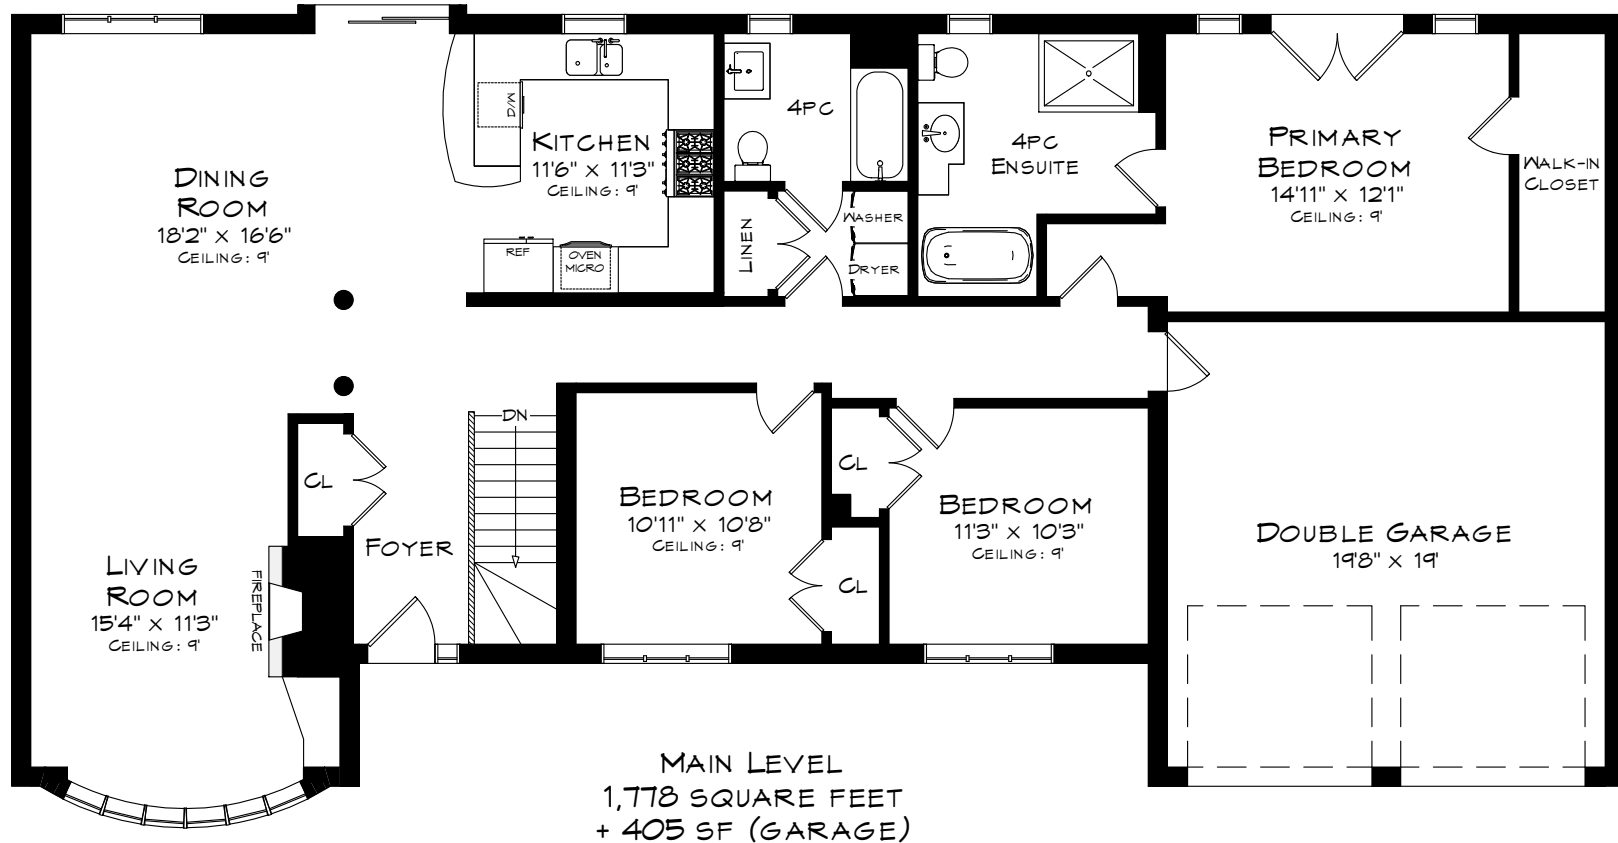

1114 CRESTVIEW STREET

TOTAL SQUARE FOOTAGE
3,271 SQ.FT.

Measurements may not be 100% accurate
and should be used as a guideline only.
September - 2021

1114 CRESTVIEW STREET

Measurements may not be 100% accurate and should be used as a guideline only.
September - 2021