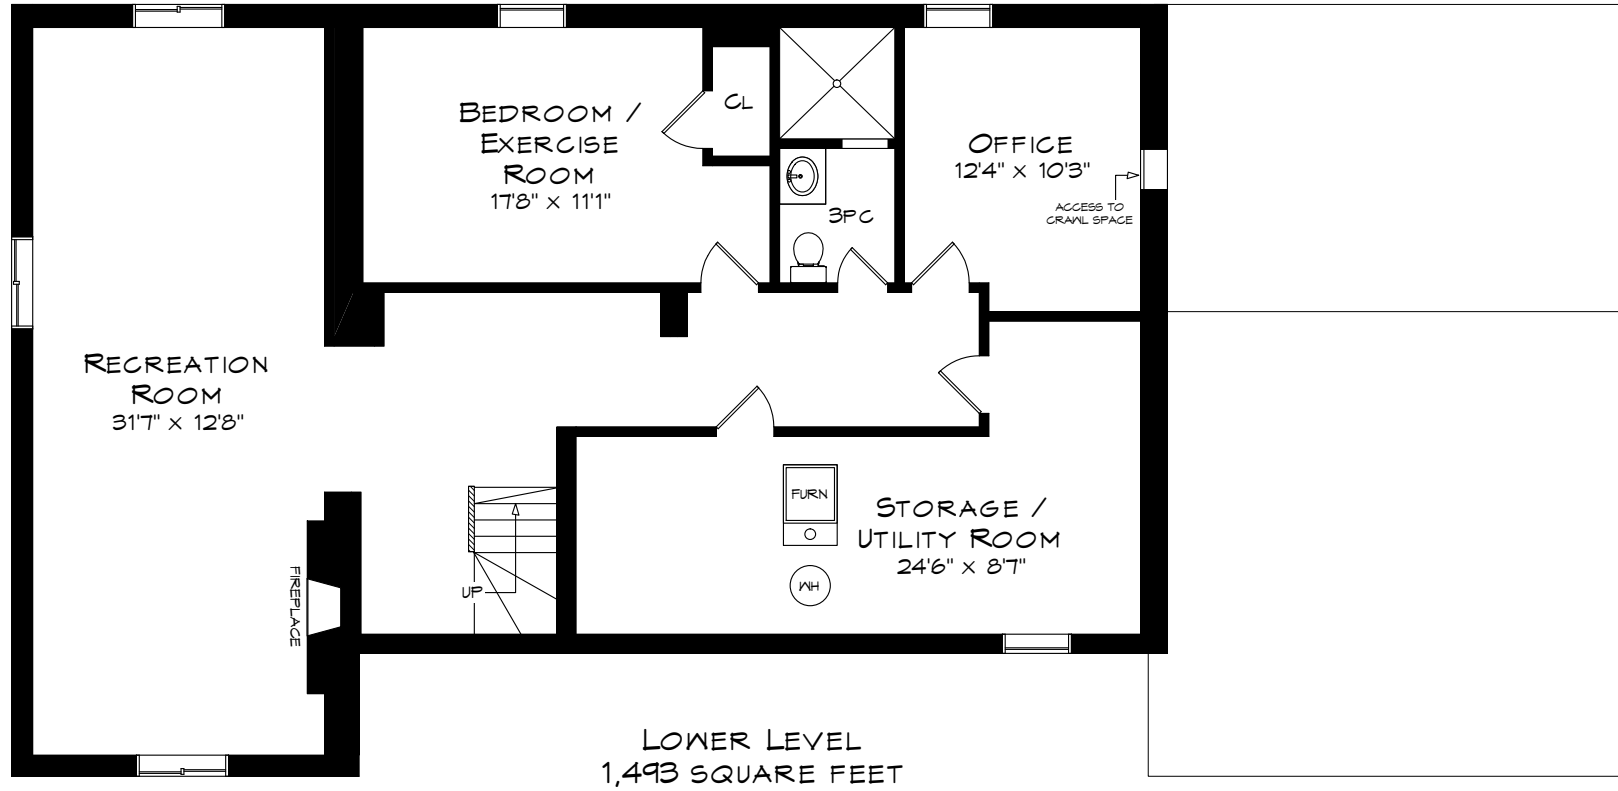

1114 CRESTVIEW STREET

TOTAL SQUARE FOOTAGE
3,271 SQ.FT.

Measurements may not be 100% accurate
and should be used as a guideline only.
September - 2021

1114 CRESTVIEW STREET

Measurements may not be 100% accurate and should be used as a guideline only.
September - 2021