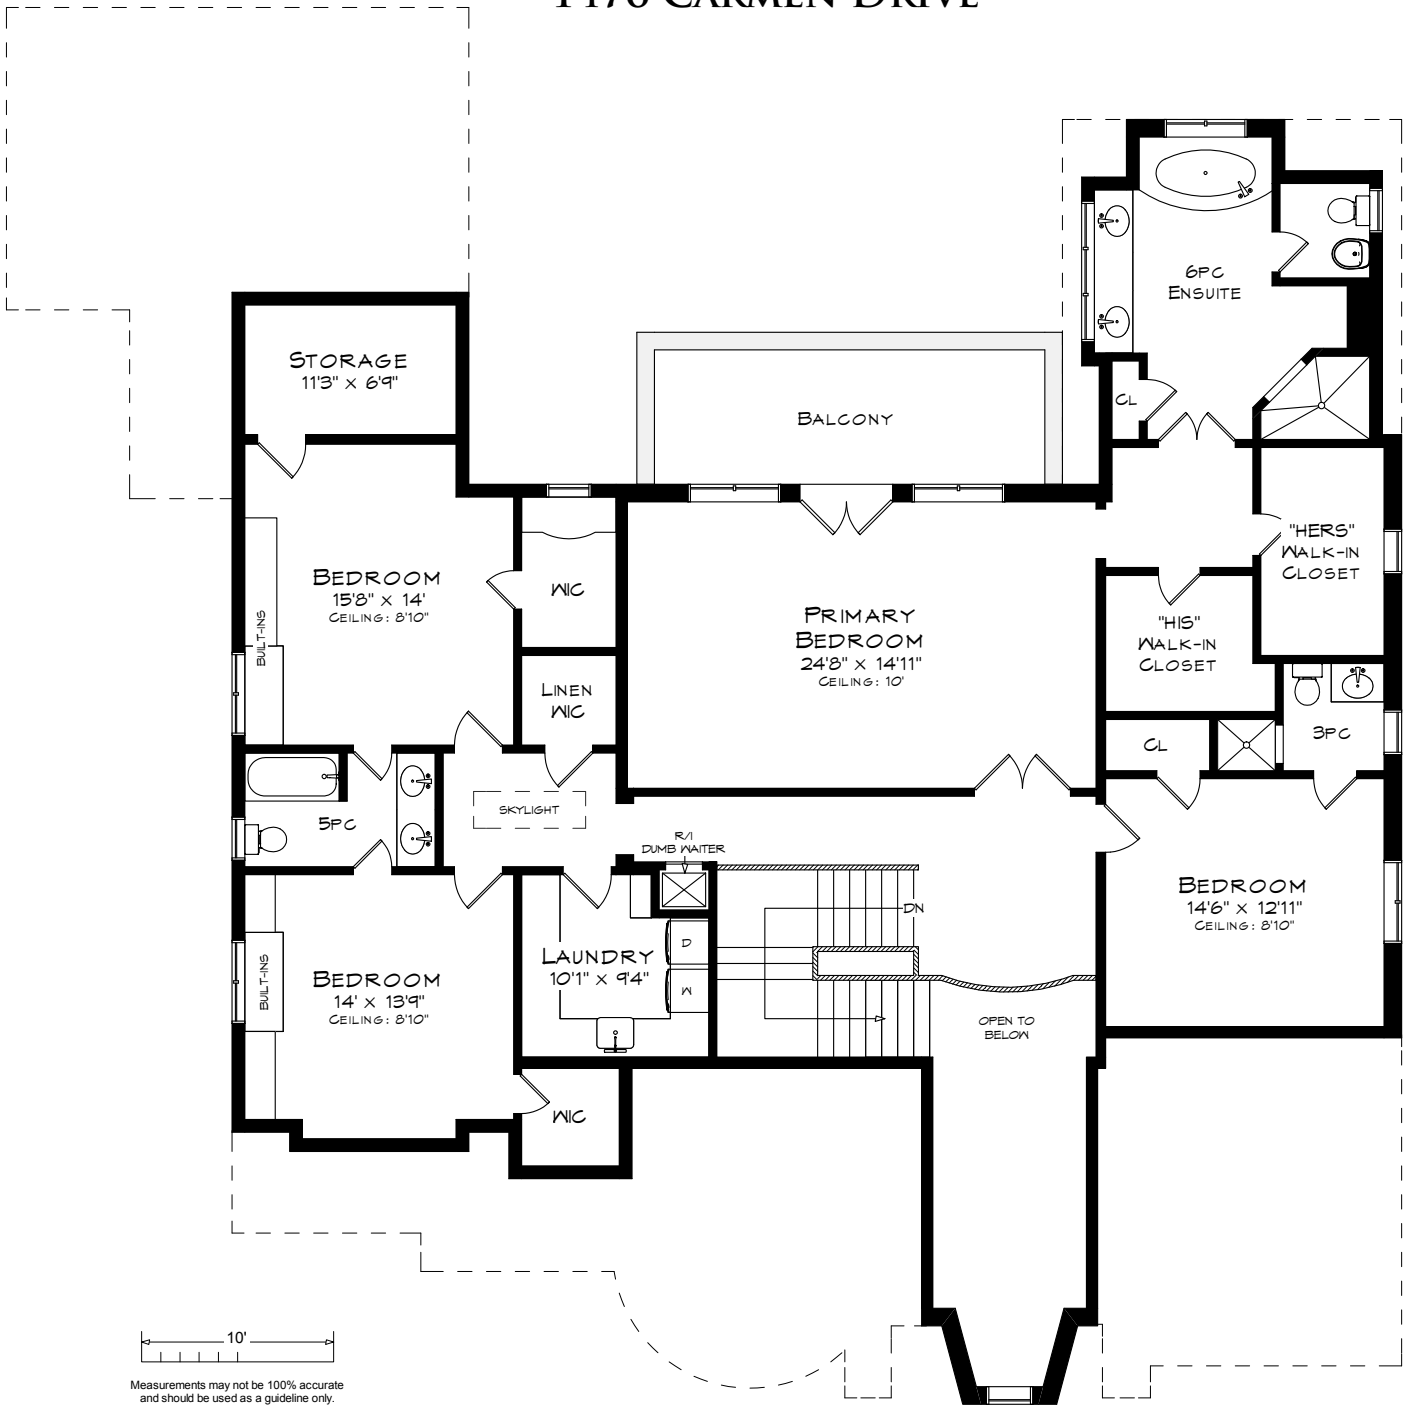

1476 CARMEN DRIVE

TOTAL SQUARE FOOTAGE
8,190 SQ.FT.

Measurements may not be 100% accurate
and should be used as a guideline only.
April - 2021

MAIN LEVEL
2,802 SQUARE FEET
+ 729 SF (GARAGE)

1476 CARMEN DRIVE

UPPER LEVEL
2,264 SQUARE FEET
+ 204 SF (OPEN TO BELOW)

1476 CARMEN DRIVE

Measurements may not be 100% accurate and should be used as a guideline only.
April - 2021

LOWER LEVEL
3,124 SQUARE FEET