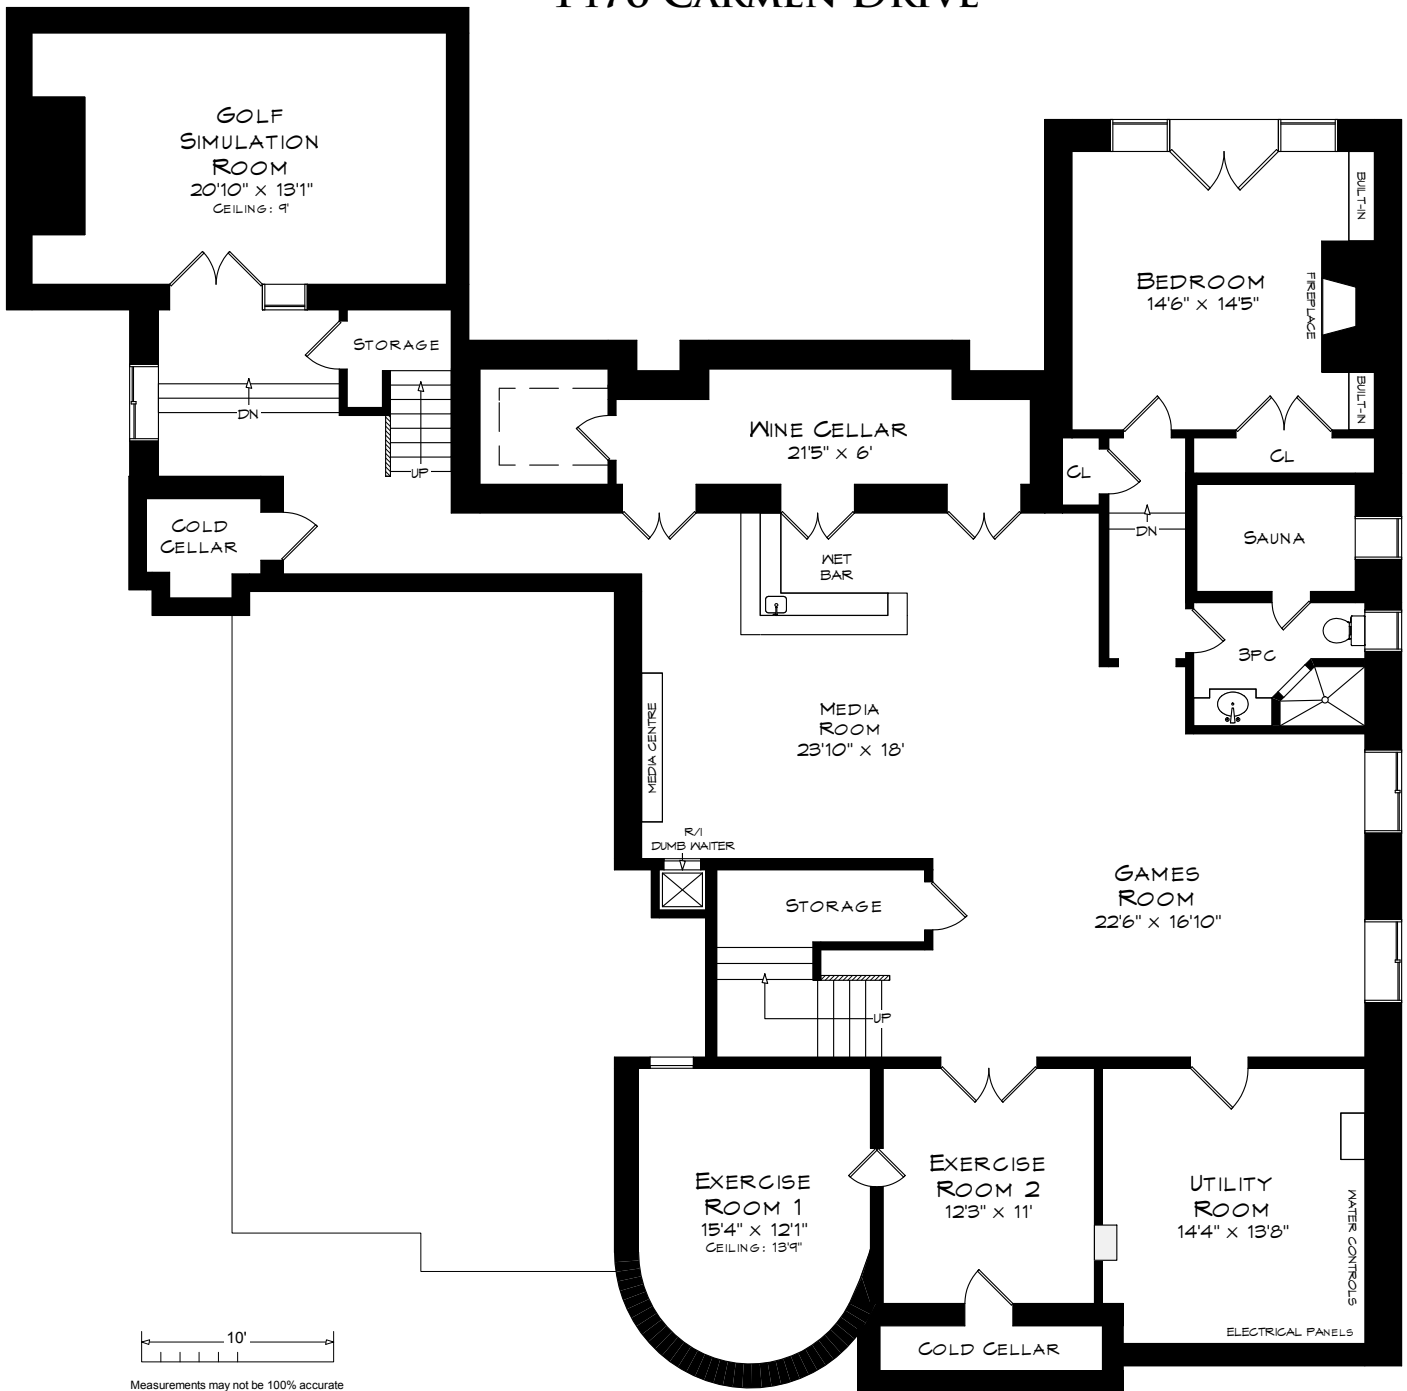

1476 CARMEN DRIVE

LOWER LEVEL
3,124 SQUARE FEET