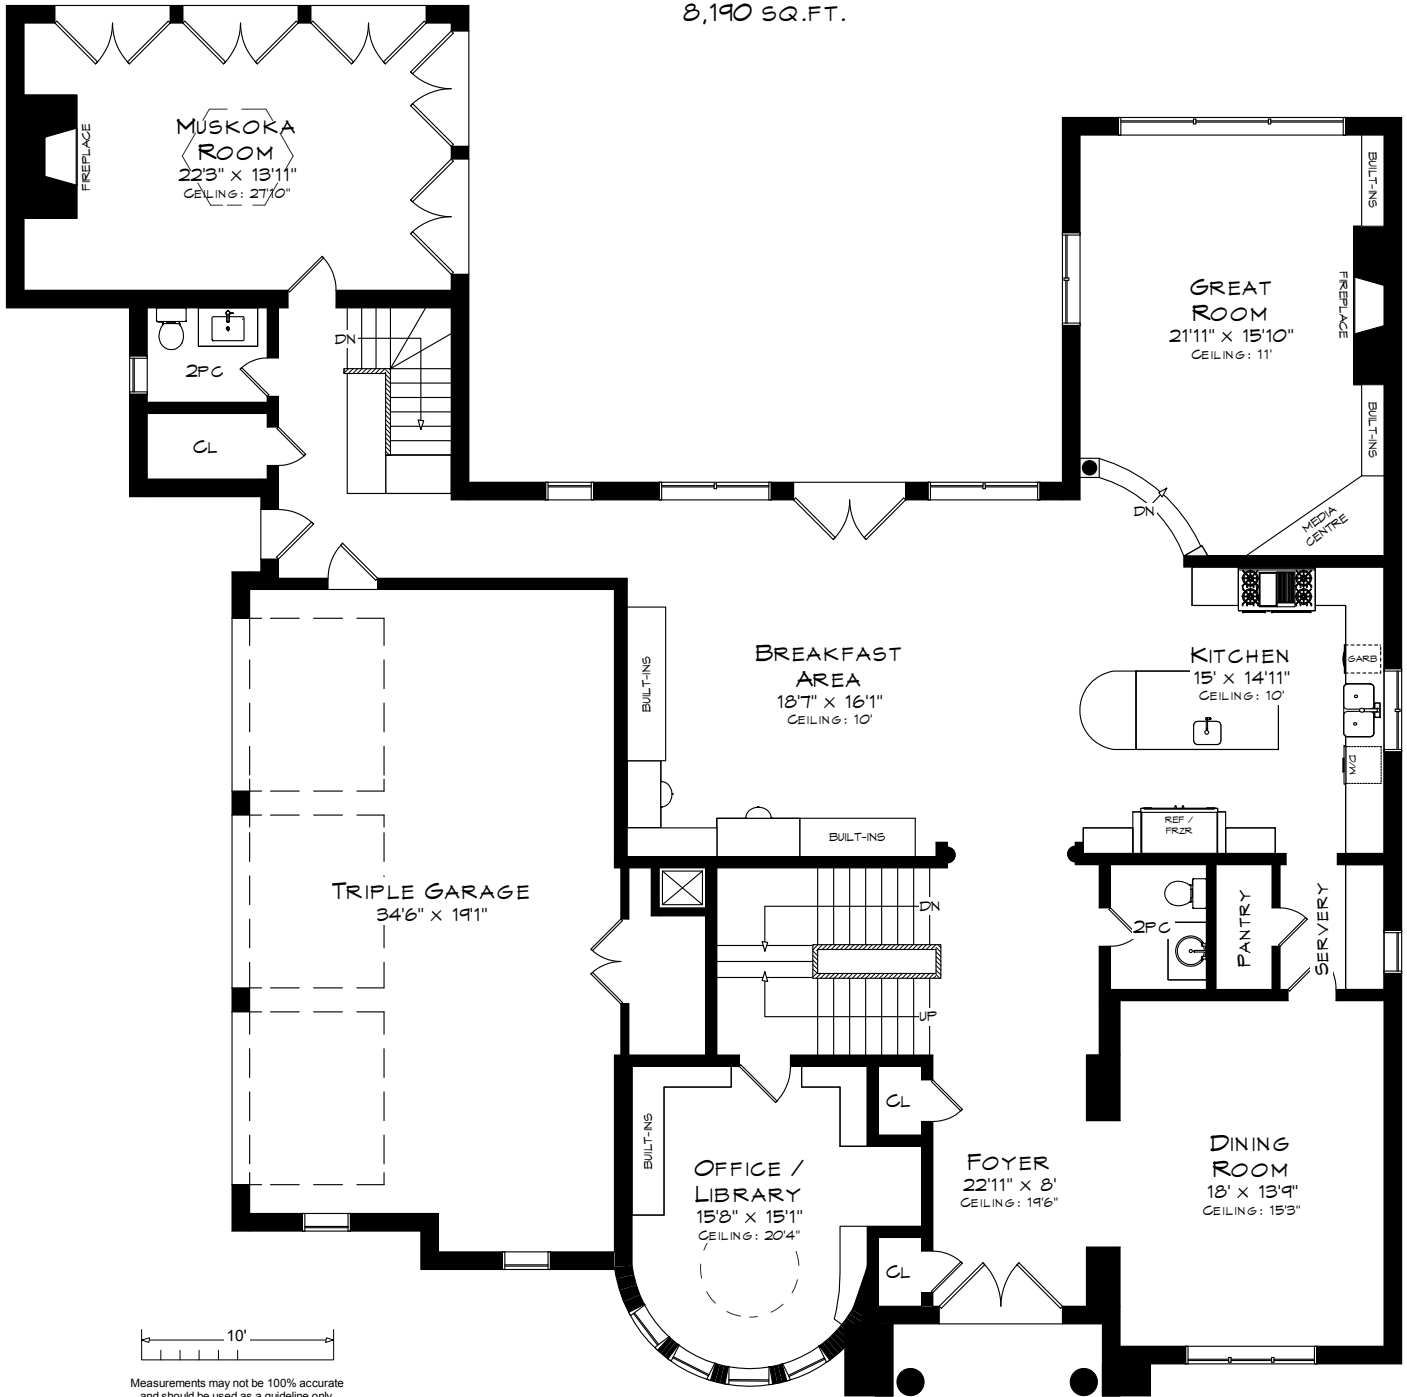

1476 CARMEN DRIVE

TOTAL SQUARE FOOTAGE
8,190 SQ.FT.

MAIN LEVEL
2,802 SQUARE FEET
+ 729 SF (GARAGE)