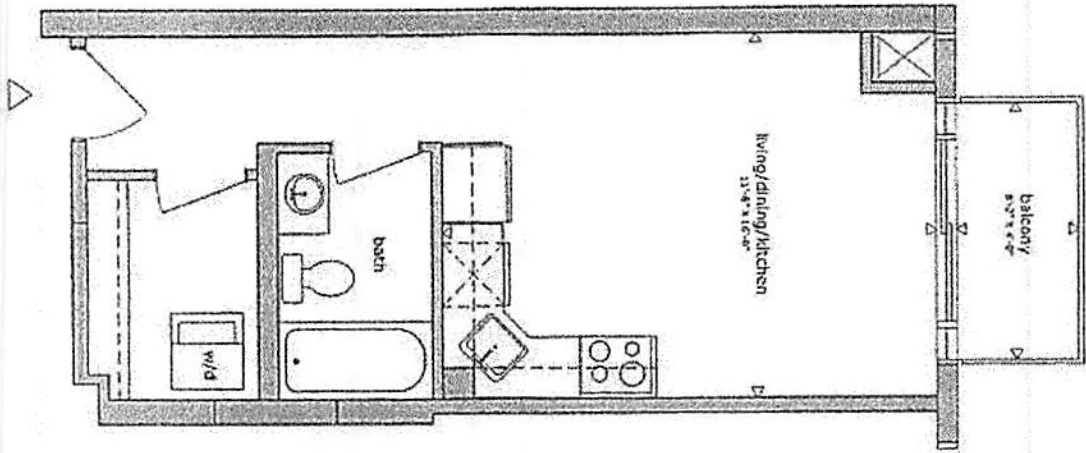

UNIT C - PLACE

studio

351 sf + balcony (32sf)

BLOCK 7 CONDOMINIUMS - Toronto

PLANS ARE SUBJECT TO CHANGE WITHOUT NOTICE. E. & O.E.

APRIL 29, 2010

LIBERTY LACI
RESIDENTIAL DEVELOPMENT

TYPICAL FLOORS - 3-15

UNIT LOCATION DIAGRAM