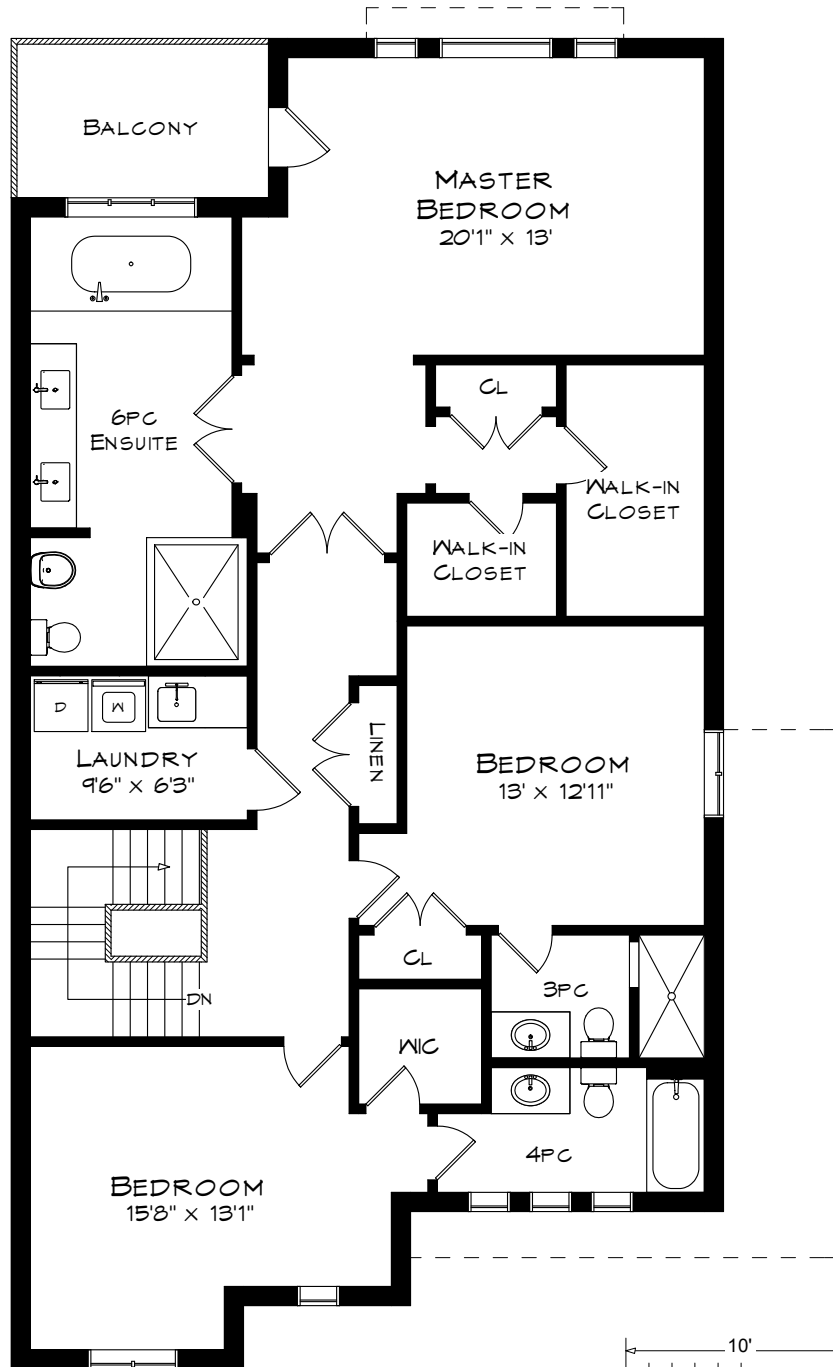

2443 CHATEAU COMMON

TOTAL SQUARE FOOTAGE
4,390 SQ.FT.

MAIN LEVEL
1,373 SQUARE FEET
+ 383 SF (GARAGE)

Measurements may not be 100% accurate
and should be used as a guideline only.
September - 2020

2443 CHATEAU COMMON

UPPER LEVEL
1,595 SQUARE FEET

Measurements may not be 100% accurate
and should be used as a guideline only.
September - 2020

2443 CHATEAU COMMON

LOWER LEVEL
1,422 SQUARE FEET