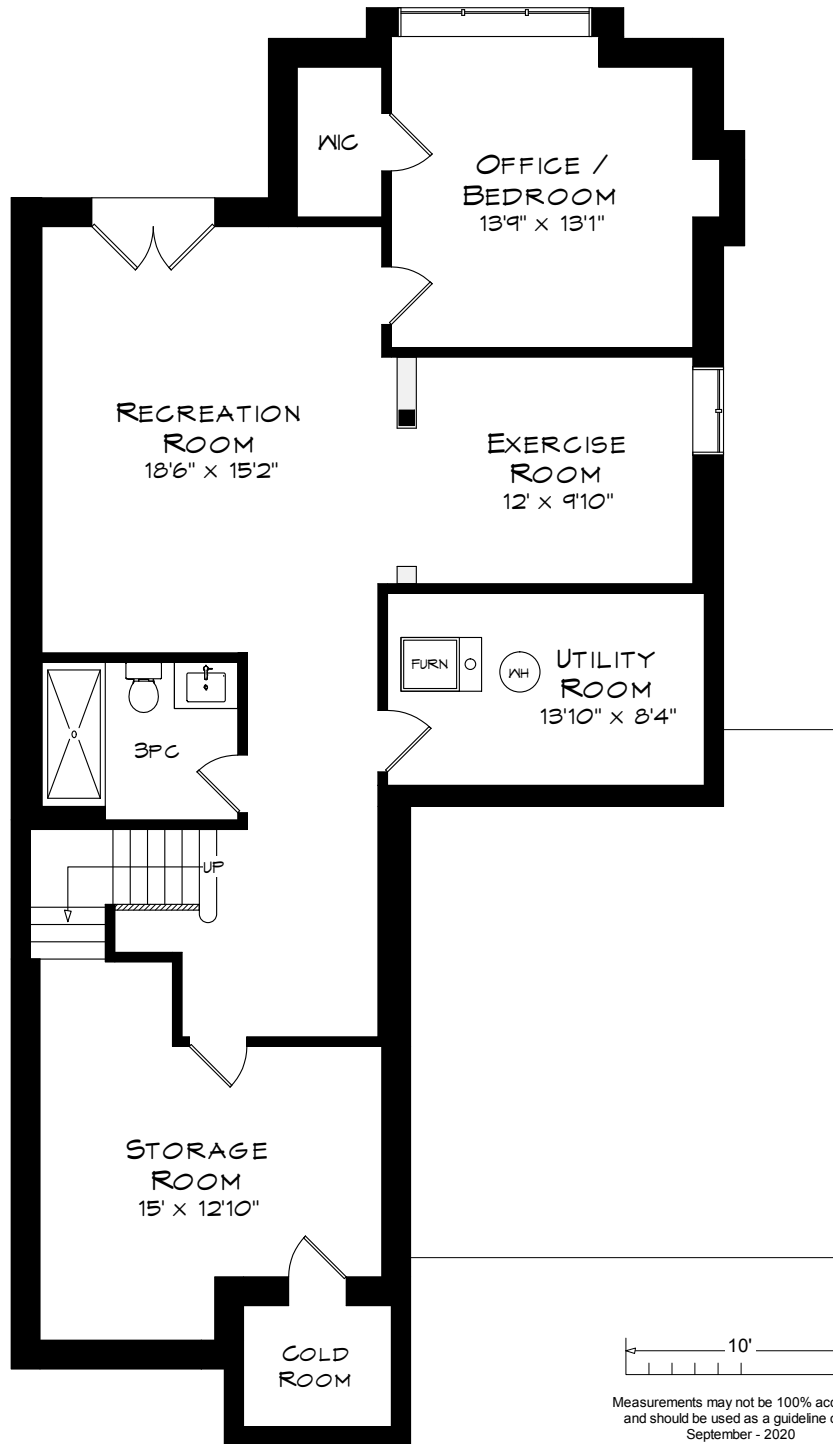

2443 CHATEAU COMMON

TOTAL SQUARE FOOTAGE
4,390 SQ.FT.

MAIN LEVEL
1,373 SQUARE FEET
+ 383 SF (GARAGE)

Measurements may not be 100% accurate
and should be used as a guideline only.
September - 2020

2443 CHATEAU COMMON

UPPER LEVEL
1,595 SQUARE FEET

Measurements may not be 100% accurate
and should be used as a guideline only.
September - 2020

2443 CHATEAU COMMON

LOWER LEVEL
1,422 SQUARE FEET