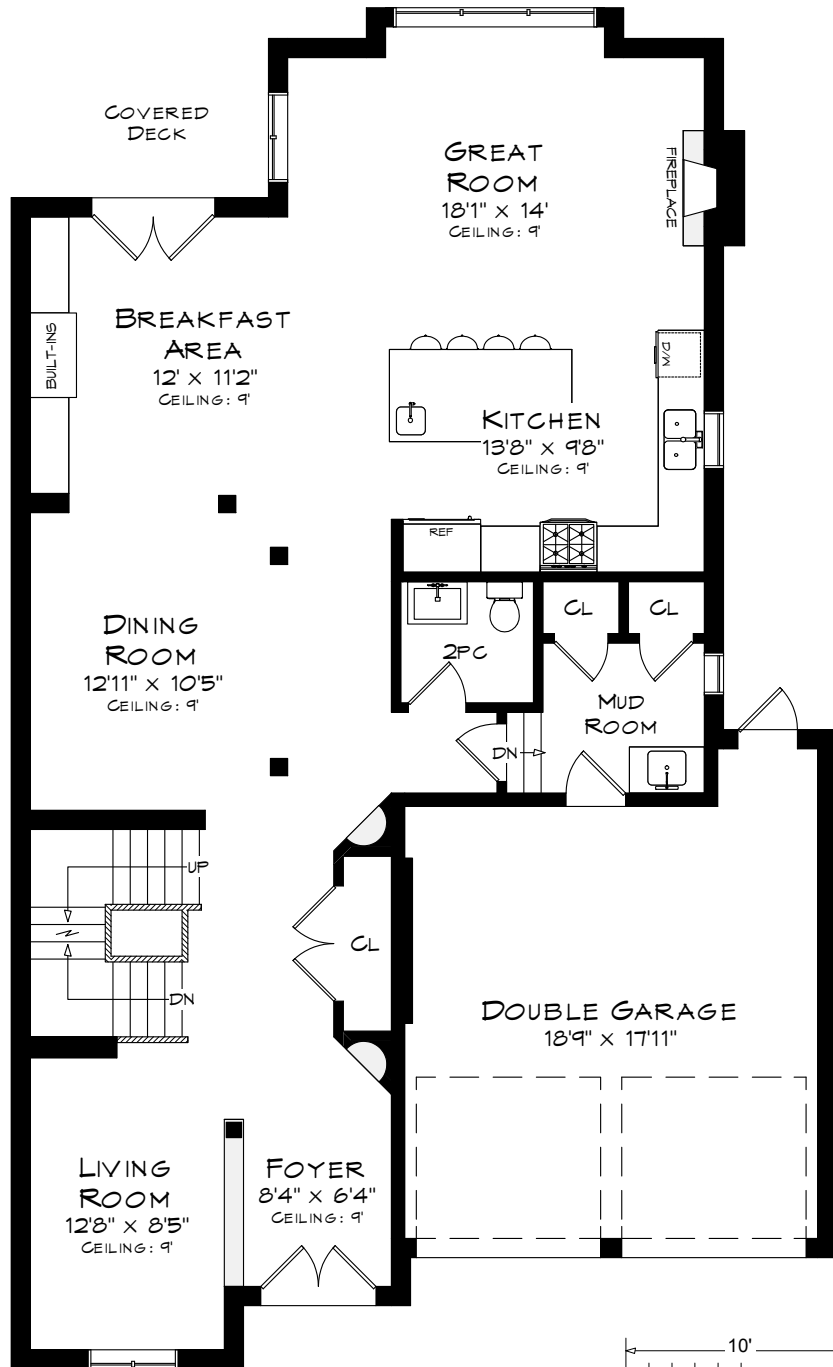

2443 CHATEAU COMMON

TOTAL SQUARE FOOTAGE
4,390 SQ.FT.

MAIN LEVEL
1,373 SQUARE FEET
+ 383 SF (GARAGE)

Measurements may not be 100% accurate
and should be used as a guideline only.
September - 2020

2443 CHATEAU COMMON

UPPER LEVEL
1,595 SQUARE FEET

Measurements may not be 100% accurate
and should be used as a guideline only.
September - 2020

2443 CHATEAU COMMON

LOWER LEVEL
1,422 SQUARE FEET