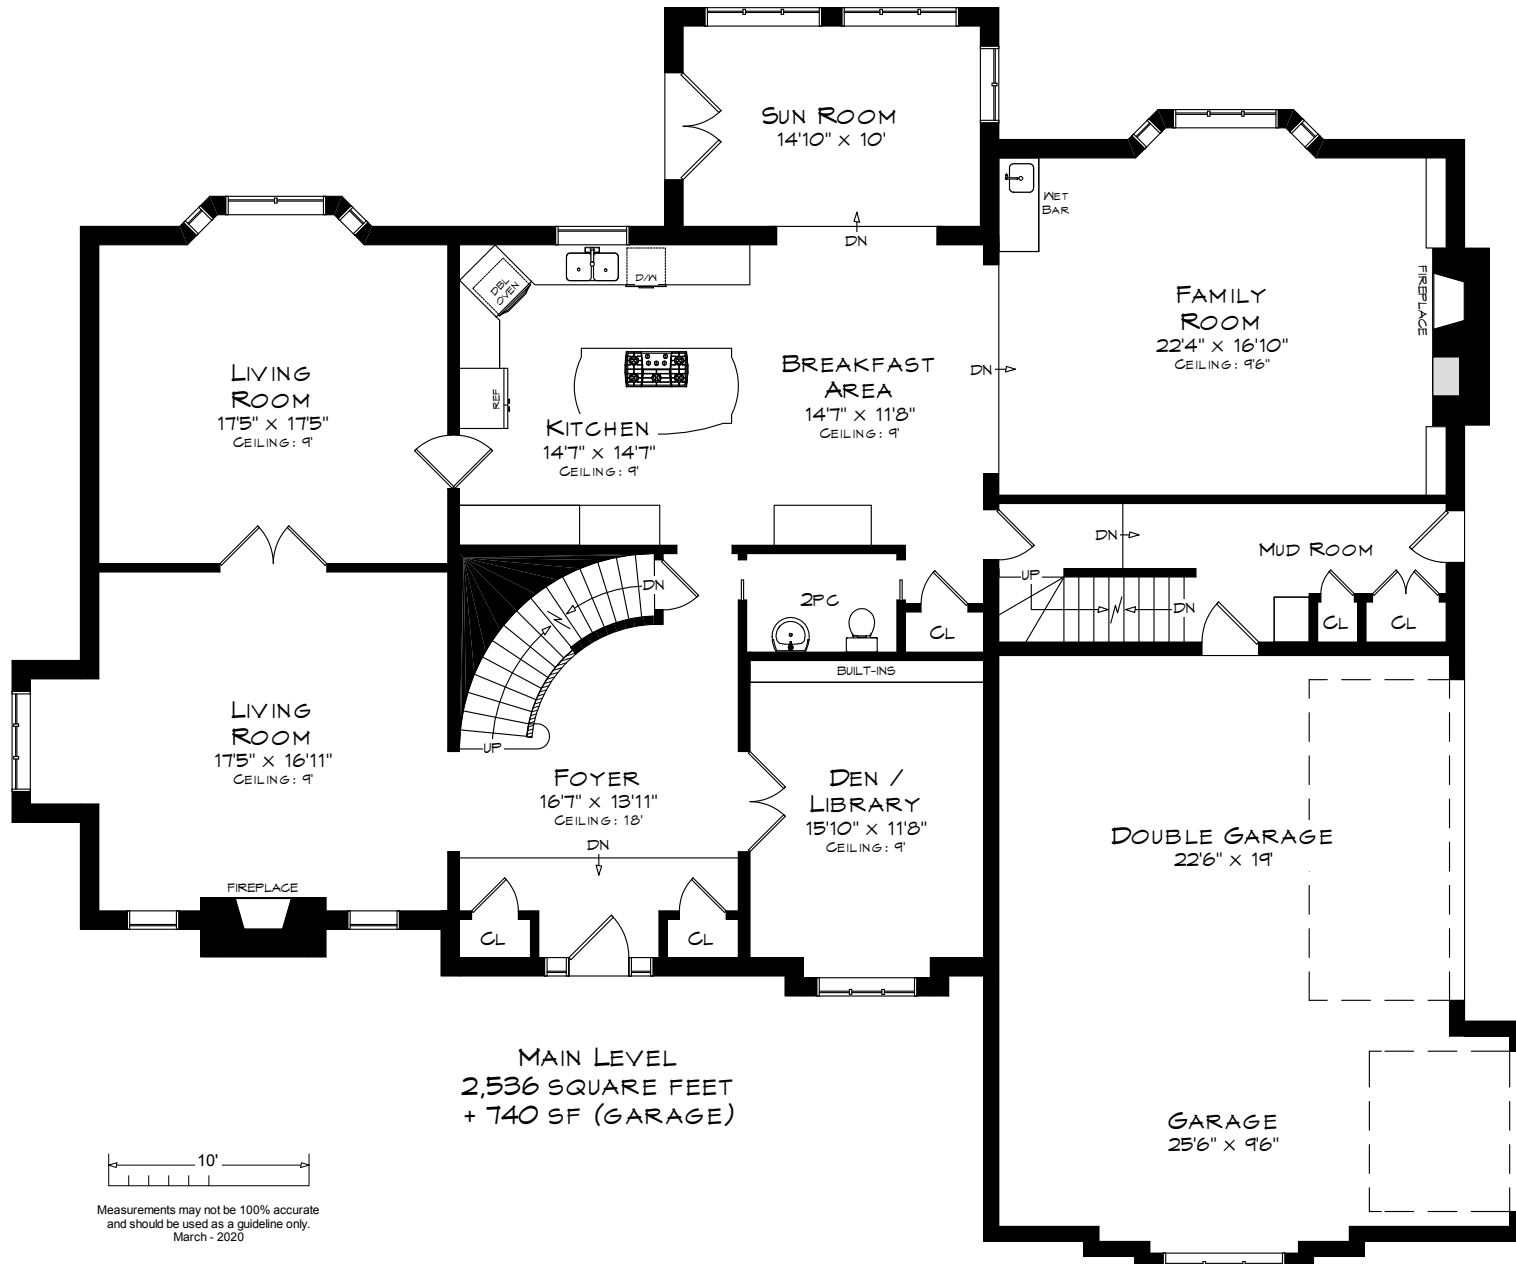

# 2290 KILBRIDE STREET

TOTAL SQUARE FOOTAGE  
7,531 SQ.FT.

# 2290 KILBRIDE STREET