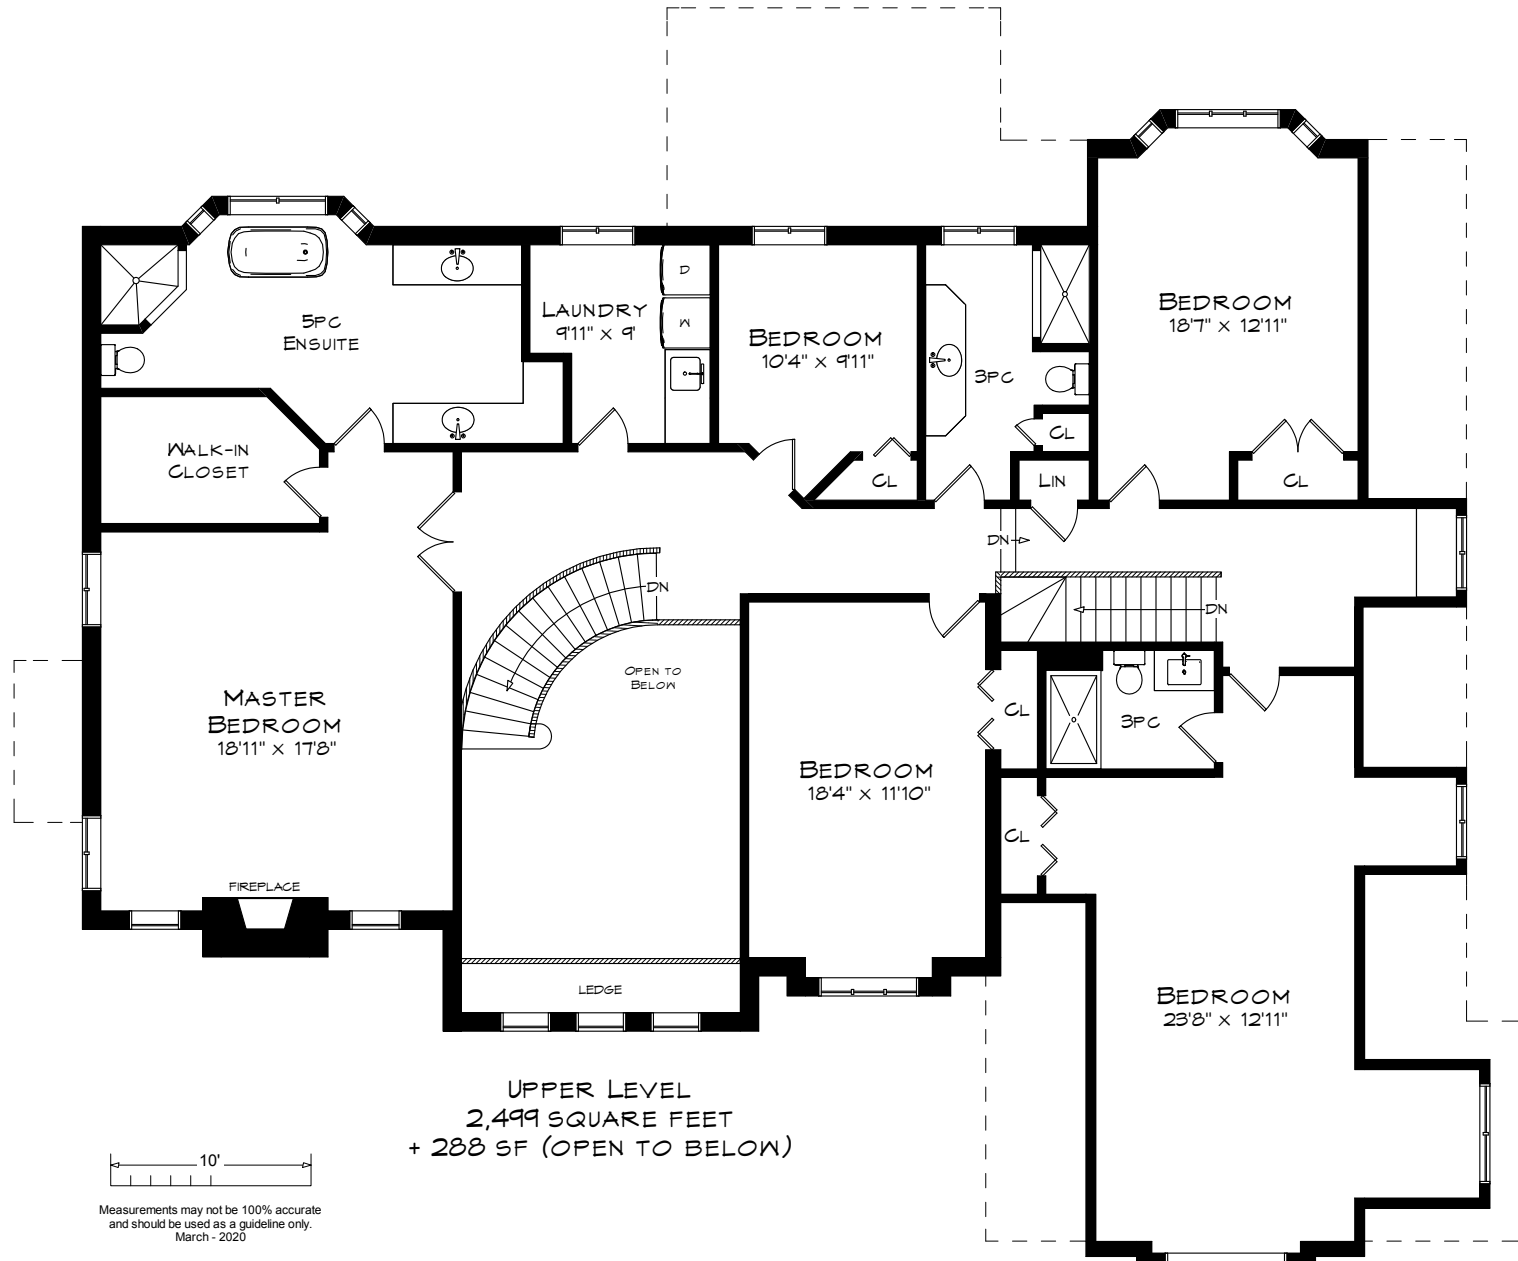

# 2290 KILBRIDE STREET

TOTAL SQUARE FOOTAGE  
7,531 SQ.FT.

# 2290 KILBRIDE STREET