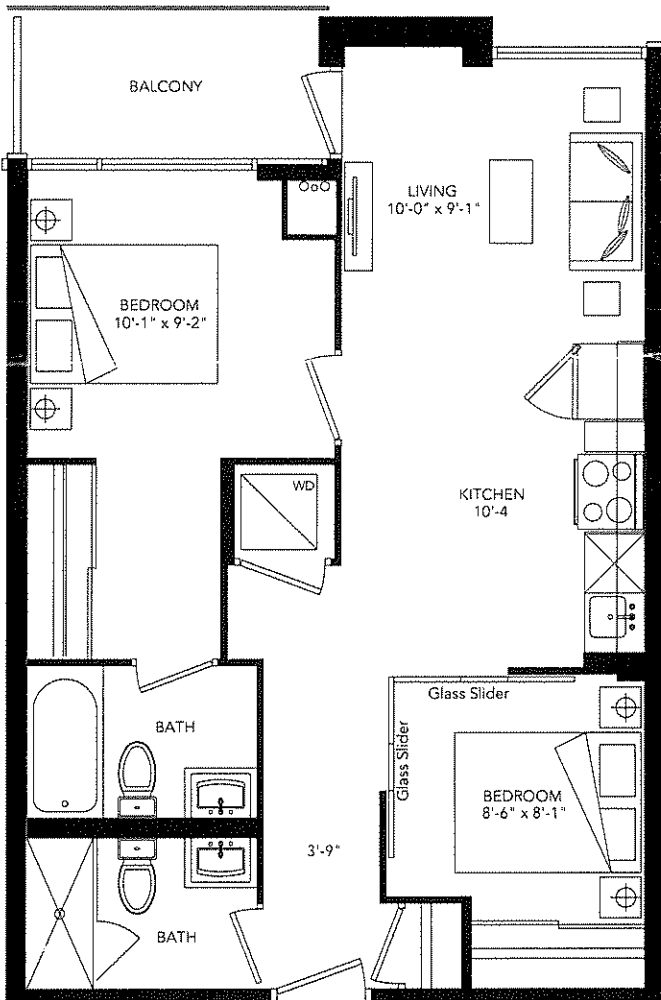

GOLDSTONE

2 bedroom + 2 bath

suite: 646 sq.ft. balcony: 46 sq.ft. total: 692 sq.ft.

Prices, sizes, and specifications are subject to change without notice. E. & O. E.

LEVELS 3rd - 6th
B3a